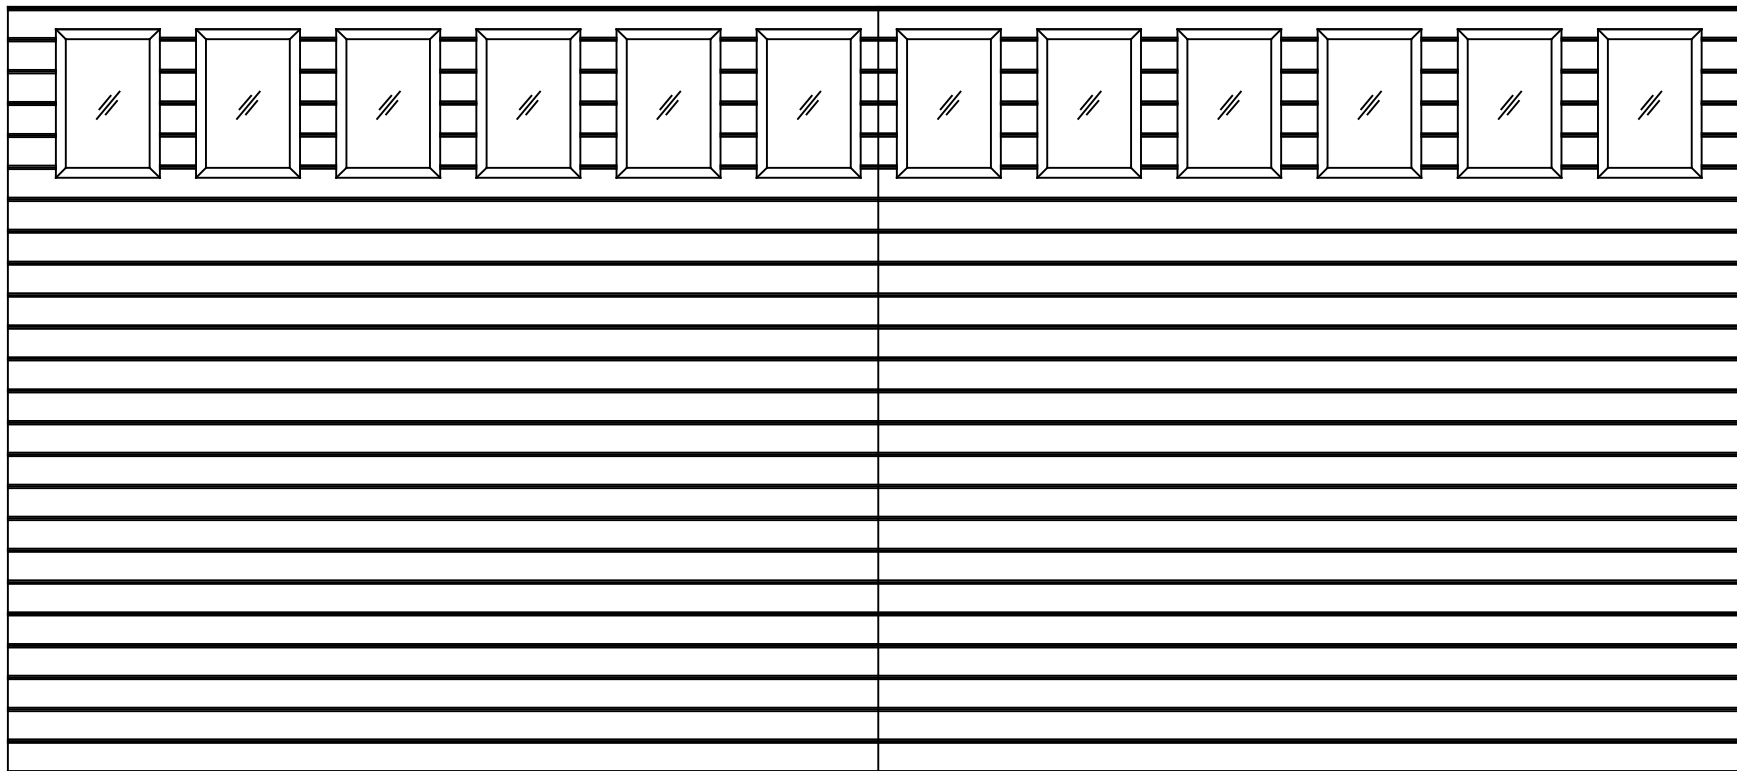

WAYNE DALTON, A DIVISION OF THE
OVERHEAD DOOR CORP.

EXTERIOR VIEW

WAYNE DALTON CONFIDENTIAL PROPRIETARY
NOT TO BE DUPLICATED OR REPRINTED WITHOUT
WRITTEN PERMISSION FROM OVERHEAD DOOR CORP.

WWW.WAYNE-DALTON.COM

18x8 9800 HVG DESIGN
VERTICAL GLAZED TOP SECTION SHOWN
CONSISTS OF (4) 23.80" SECTIONS