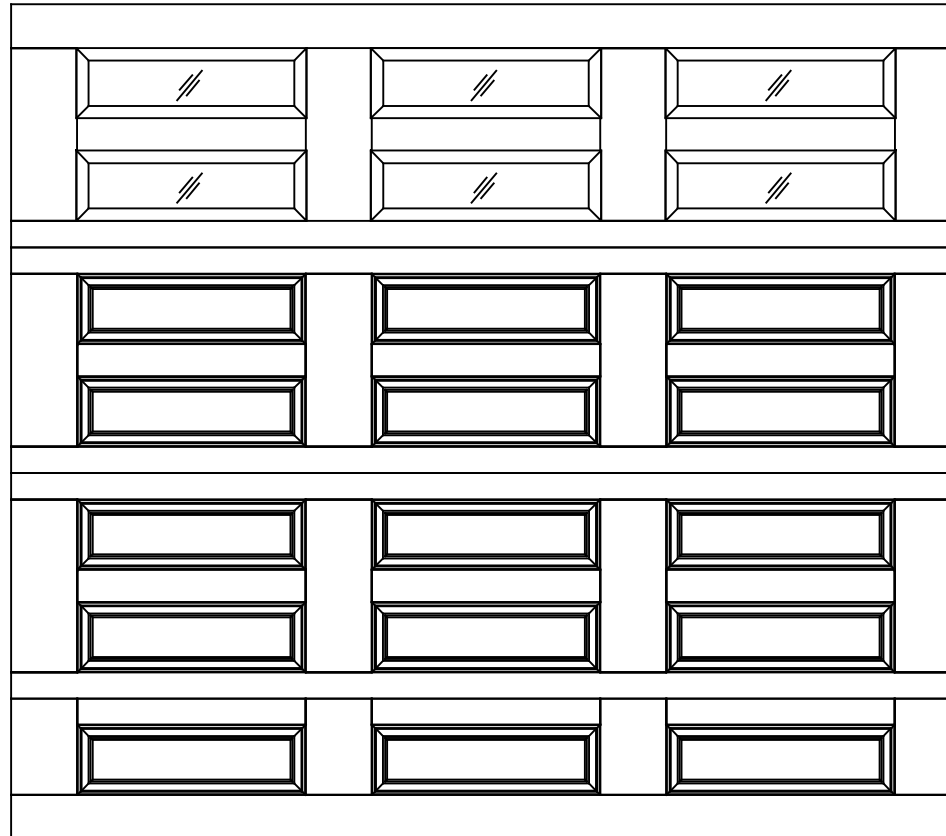

WAYNE DALTON, A DIVISION OF THE
OVERHEAD DOOR CORP.

EXTERIOR VIEW

WAYNE DALTON CONFIDENTIAL PROPRIETARY
NOT TO BE DUPLICATED OR REPRINTED WITHOUT
WRITTEN PERMISSION FROM OVERHEAD DOOR CORP.

WWW.WAYNE-DALTON.COM

9x8 9800 HRP DESIGN

4 SECTION/3 PANEL

PLAIN GLAZED TOP SECTION SHOWN

CONSISTS OF: (1) 27.73", (2) 25.73" & (1) 16.00" SECTIONS