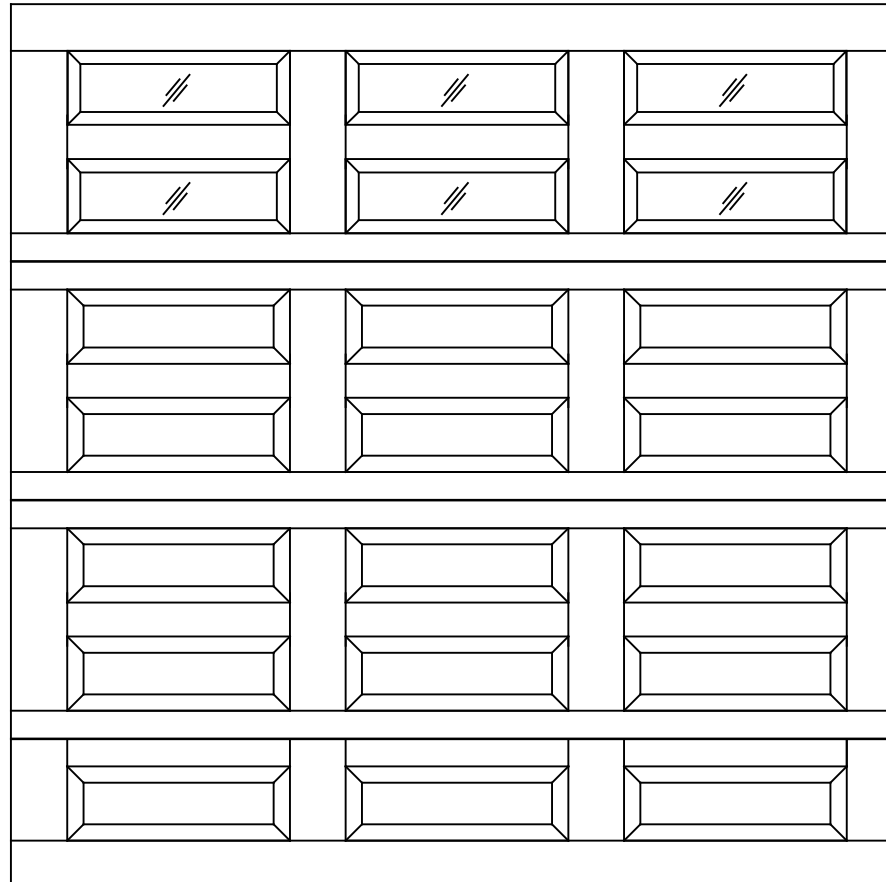

WAYNE DALTON, A DIVISION OF THE
OVERHEAD DOOR CORP.

EXTERIOR VIEW

WAYNE DALTON CONFIDENTIAL PROPRIETARY
NOT TO BE DUPLICATED OR REPRINTED WITHOUT
WRITTEN PERMISSION FROM OVERHEAD DOOR CORP.

WWW.WAYNE-DALTON.COM

8x8 9800 HRP DESIGN

4 SECTION/3 PANEL

PLAIN GLAZED TOP SECTION SHOWN

CONSISTS OF: (1) 27.73", (2) 25.73" & (1) 16.00" SECTIONS