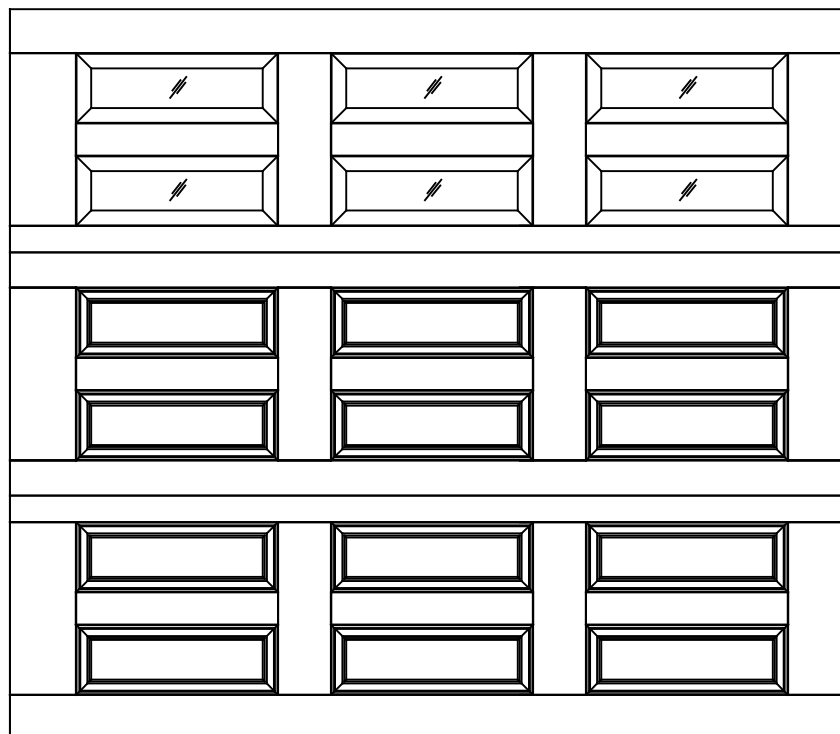

WAYNE DALTON, A DIVISION OF THE
OVERHEAD DOOR CORP.

EXTERIOR VIEW

WAYNE DALTON CONFIDENTIAL PROPRIETARY
NOT TO BE DUPLICATED OR REPRINTED WITHOUT
WRITTEN PERMISSION FROM OVERHEAD DOOR CORP.

WWW.WAYNE-DALTON.COM

8x7 9800 HRP DESIGN
3 SECTION/3 PANEL
PLAIN GLAZED TOP SECTION SHOWN
CONSISTS OF (3) 27.73" SECTIONS