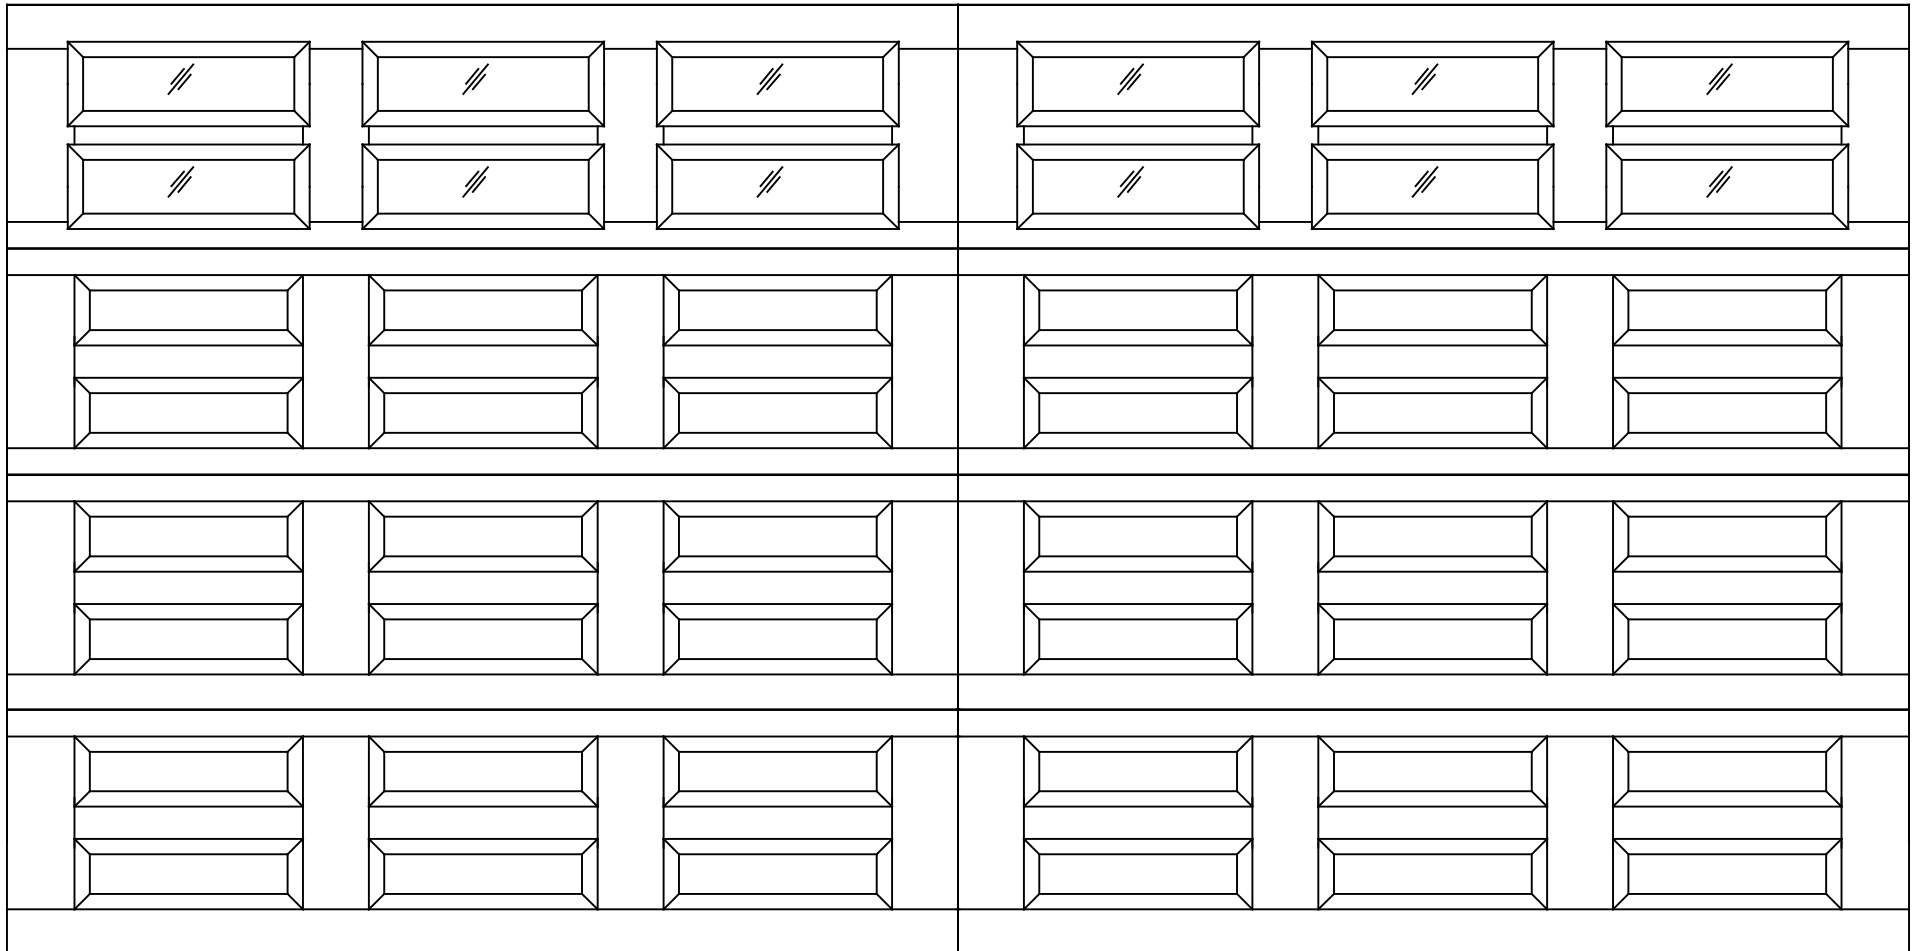

WAYNE DALTON, A DIVISION OF THE
OVERHEAD DOOR CORP.

EXTERIOR VIEW

WAYNE DALTON CONFIDENTIAL PROPRIETARY
NOT TO BE DUPLICATED OR REPRINTED WITHOUT
WRITTEN PERMISSION FROM OVERHEAD DOOR CORP.

WWW.WAYNE-DALTON.COM

18x9 9800 HRP DESIGN

4 SECTION/6 PANEL

PLAIN GLAZED TOP SECTION SHOWN

CONSISTS OF: (2) 27.73" & (2) 25.73" SECTIONS