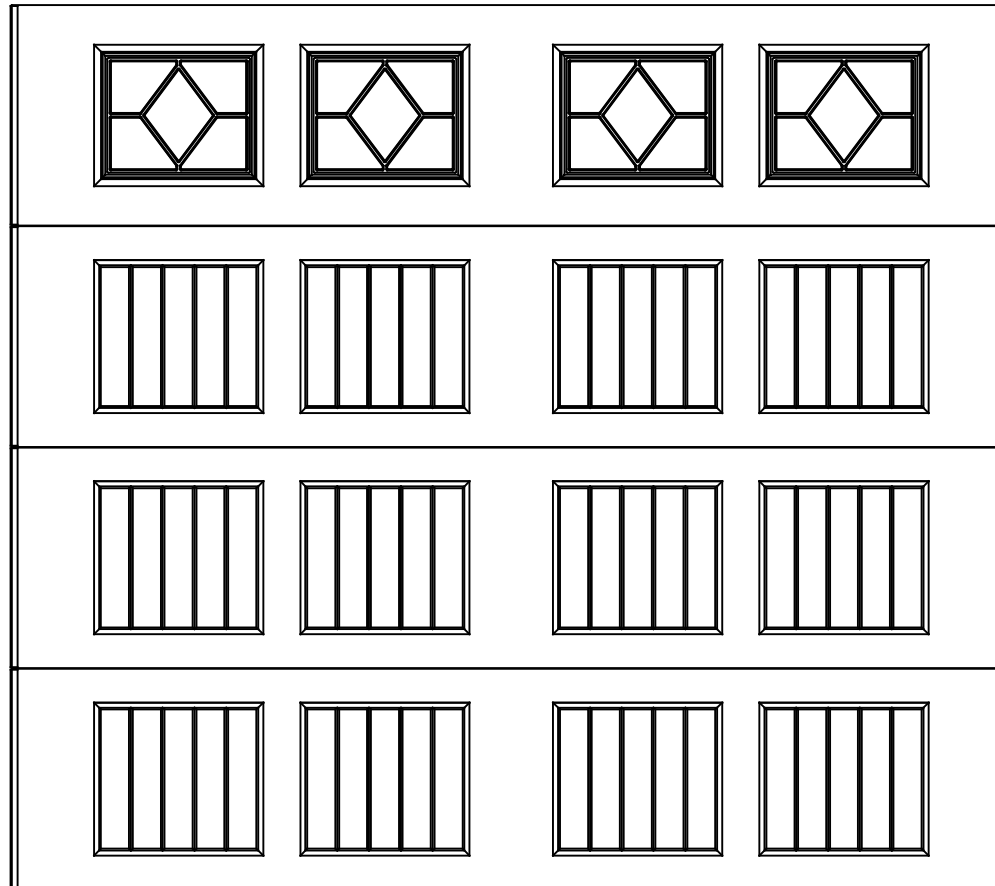

WAYNE DALTON, A DIVISION OF THE
OVERHEAD DOOR CORP.

EXTERIOR VIEW

WAYNE DALTON CONFIDENTIAL PROPRIETARY
NOT TO BE DUPLICATED OR REPRINTED WITHOUT
WRITTEN PERMISSION FROM OVERHEAD DOOR CORP.

WWW.WAYNE-DALTON.COM

9 X 8 9100/9605 SONOMA DESIGN

4 SECTION/4 PANEL

WATERTON I TOP SECTION SHOWN

CONSISTS OF (4) 23.8" SECTIONS