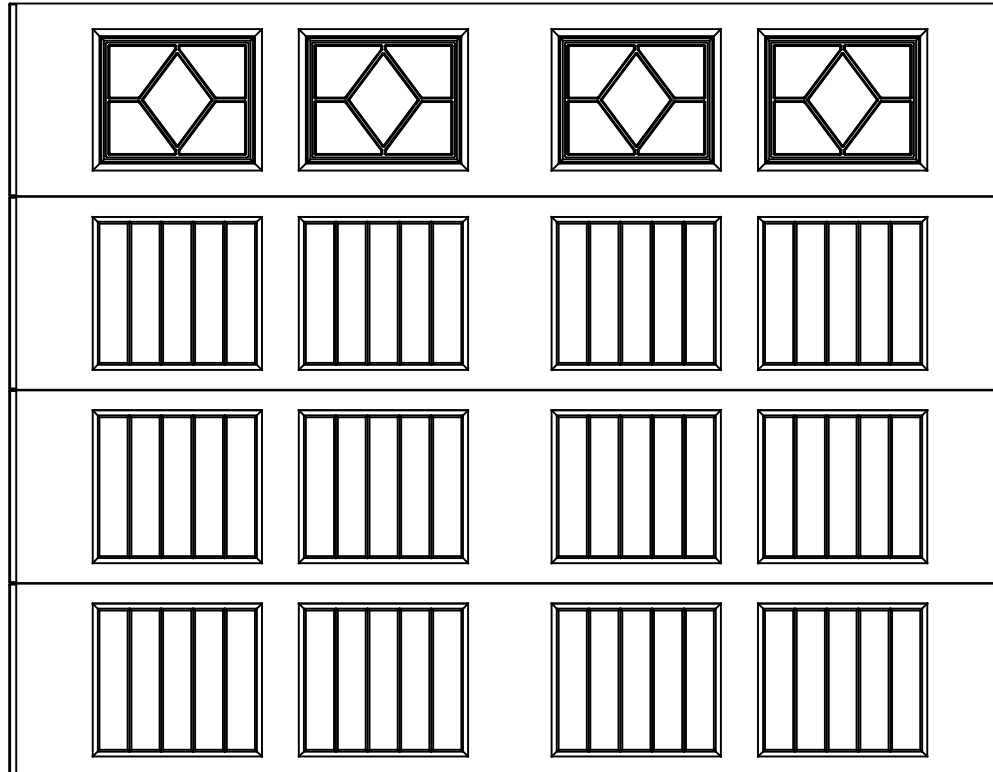

WAYNE DALTON, A DIVISION OF THE
OVERHEAD DOOR CORP.

EXTERIOR VIEW

WAYNE DALTON CONFIDENTIAL PROPRIETARY
NOT TO BE DUPLICATED OR REPRINTED WITHOUT
WRITTEN PERMISSION FROM OVERHEAD DOOR CORP.

WWW.WAYNE-DALTON.COM

9 X 7 9100/9605 SONOMA DESIGN

4 SECTION/4 PANEL

WATERTON I TOP SECTION SHOWN

CONSISTS OF (4) 20.8" SECTIONS