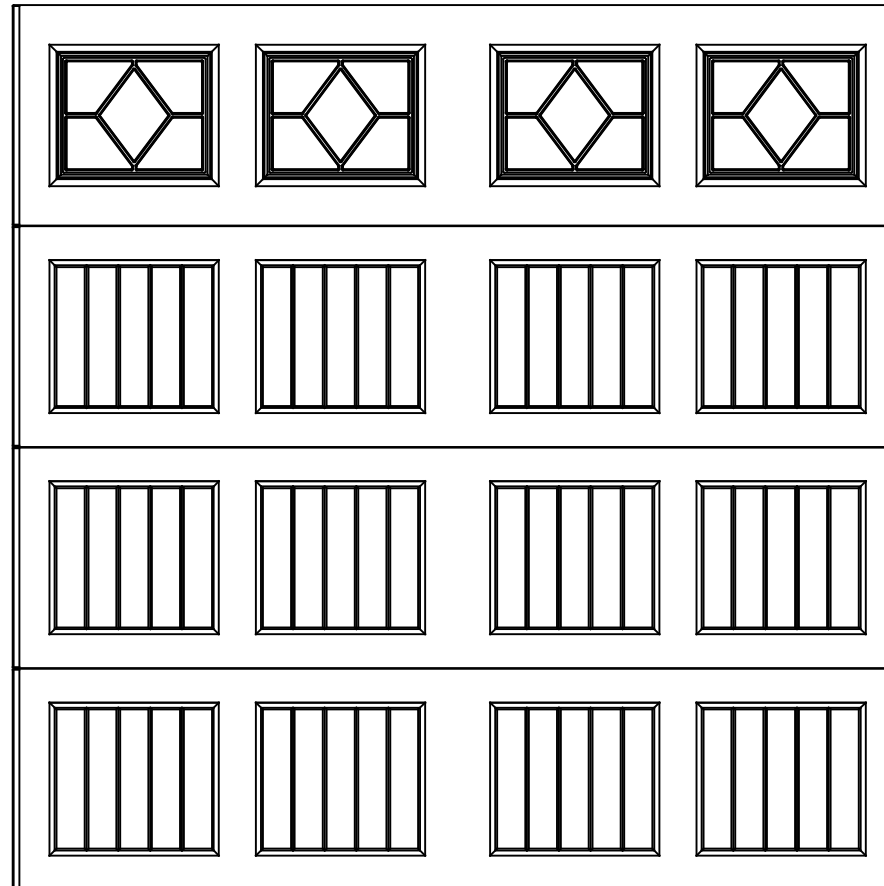

WAYNE DALTON, A DIVISION OF THE
OVERHEAD DOOR CORP.

EXTERIOR VIEW

WAYNE DALTON CONFIDENTIAL PROPRIETARY
NOT TO BE DUPLICATED OR REPRINTED WITHOUT
WRITTEN PERMISSION FROM OVERHEAD DOOR CORP.

WWW.WAYNE-DALTON.COM

8 X 8 9100/9605 SONOMA DESIGN

4 SECTION/4 PANEL

WATERTON I TOP SECTION SHOWN

CONSISTS OF (4) 23.8" SECTIONS