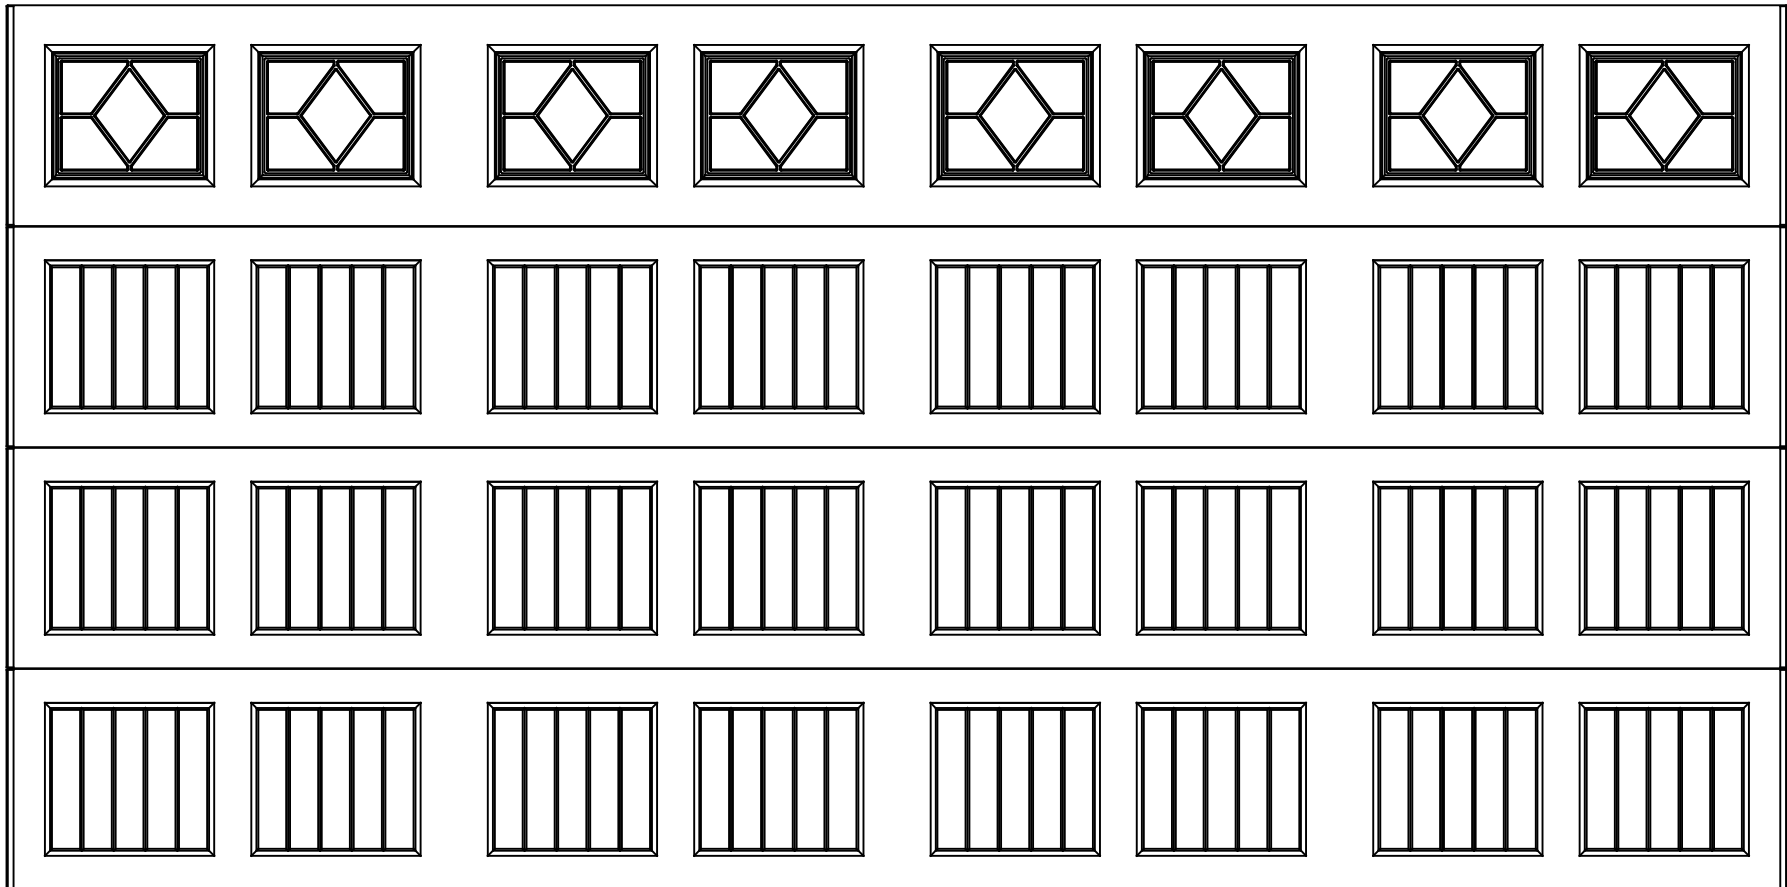

EXTERIOR VIEW

WAYNE DALTON CONFIDENTIAL PROPRIETARY
NOT TO BE DUPLICATED OR REPRINTED WITHOUT
WRITTEN PERMISSION FROM OVERHEAD DOOR CORP.

WWW.WAYNE-DALTON.COM

WAYNE DALTON, A DIVISION OF THE
OVERHEAD DOOR CORP.

16 X 8 9100/9605 SONOMA DESIGN

4 SECTION/8 PANEL

WATERTON I TOP SECTION SHOWN

CONSISTS OF (4) 23.8" SECTIONS