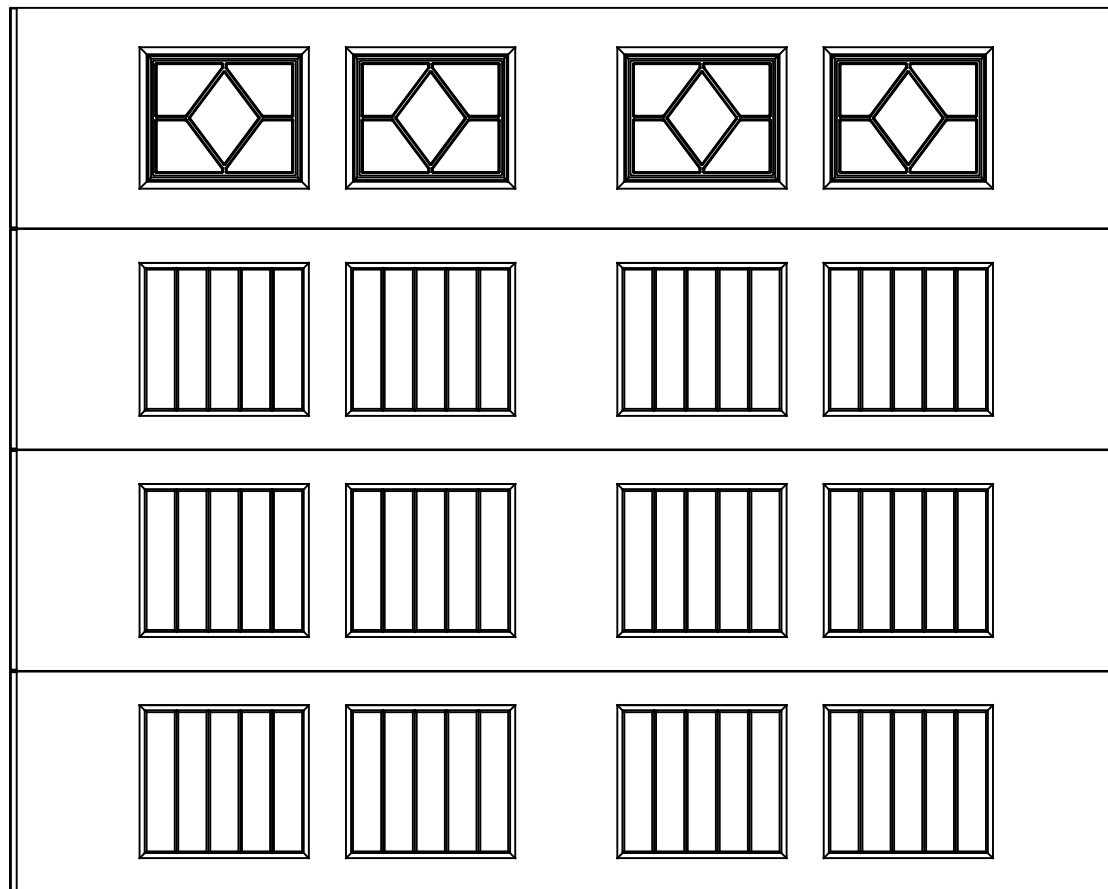

WAYNE DALTON, A DIVISION OF THE
OVERHEAD DOOR CORP.

EXTERIOR VIEW

WAYNE DALTON CONFIDENTIAL PROPRIETARY
NOT TO BE DUPLICATED OR REPRINTED WITHOUT
WRITTEN PERMISSION FROM OVERHEAD DOOR CORP.

WWW.WAYNE-DALTON.COM

10 X 8 9100/9605 SONOMA DESIGN

4 SECTION/4 PANEL

WATERTON I TOP SECTION SHOWN

CONSISTS OF (4) 23.8" SECTIONS