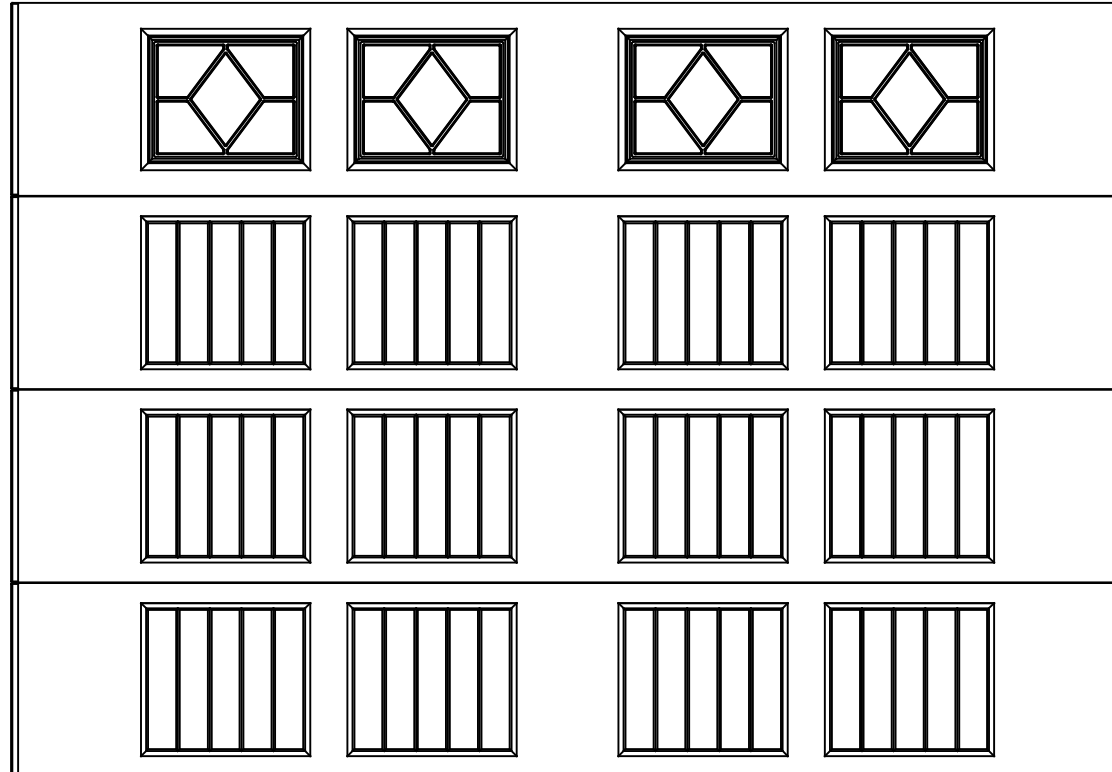

WAYNE DALTON, A DIVISION OF THE
OVERHEAD DOOR CORP.

EXTERIOR VIEW

WAYNE DALTON CONFIDENTIAL PROPRIETARY
NOT TO BE DUPLICATED OR REPRINTED WITHOUT
WRITTEN PERMISSION FROM OVERHEAD DOOR CORP.

WWW.WAYNE-DALTON.COM

10 X 7 9100/9605 SONOMA DESIGN

4 SECTION/4 PANEL

WATERTON I TOP SECTION SHOWN

CONSISTS OF (4) 20.8" SECTIONS