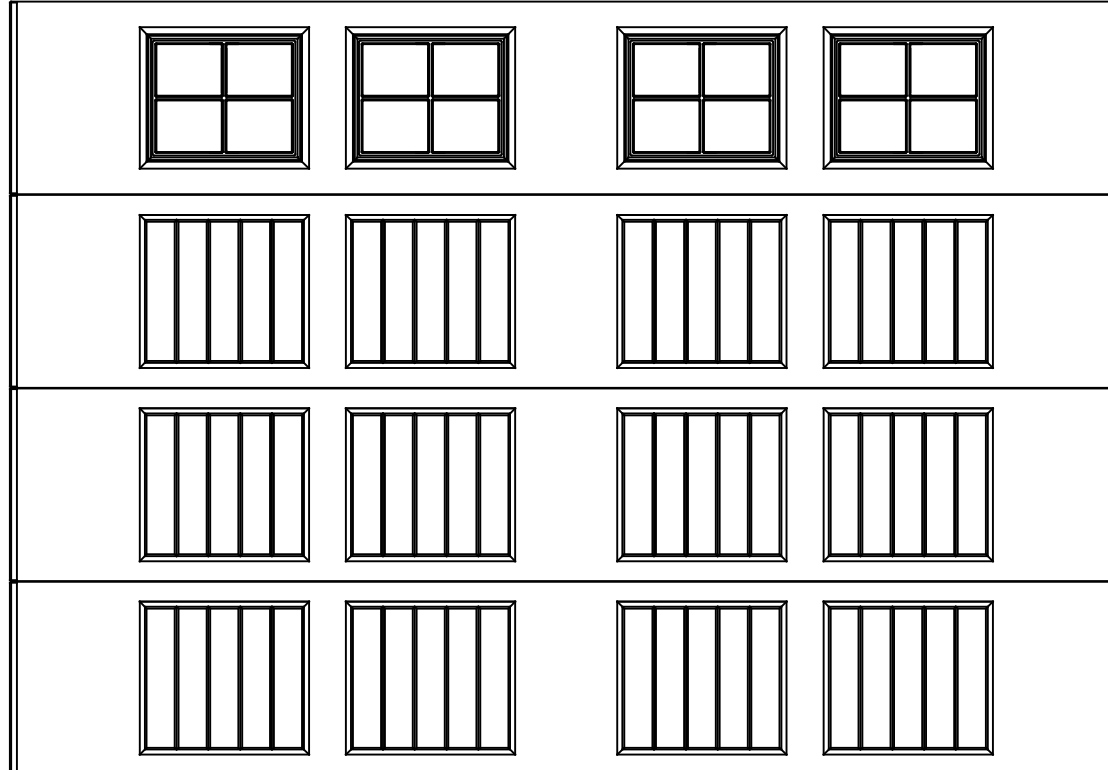

EXTERIOR VIEW

WAYNE DALTON CONFIDENTIAL PROPRIETARY
NOT TO BE DUPLICATED OR REPRINTED WITHOUT
WRITTEN PERMISSION FROM OVERHEAD DOOR CORP.

WWW.WAYNE-DALTON.COM

WAYNE DALTON, A DIVISION OF THE
OVERHEAD DOOR CORP.

10 X 7 9100/9605 SONOMA DESIGN

4 SECTION/4 PANEL

STOCKTON I TOP SECTION SHOWN

CONSISTS OF (4) 20.8" SECTIONS