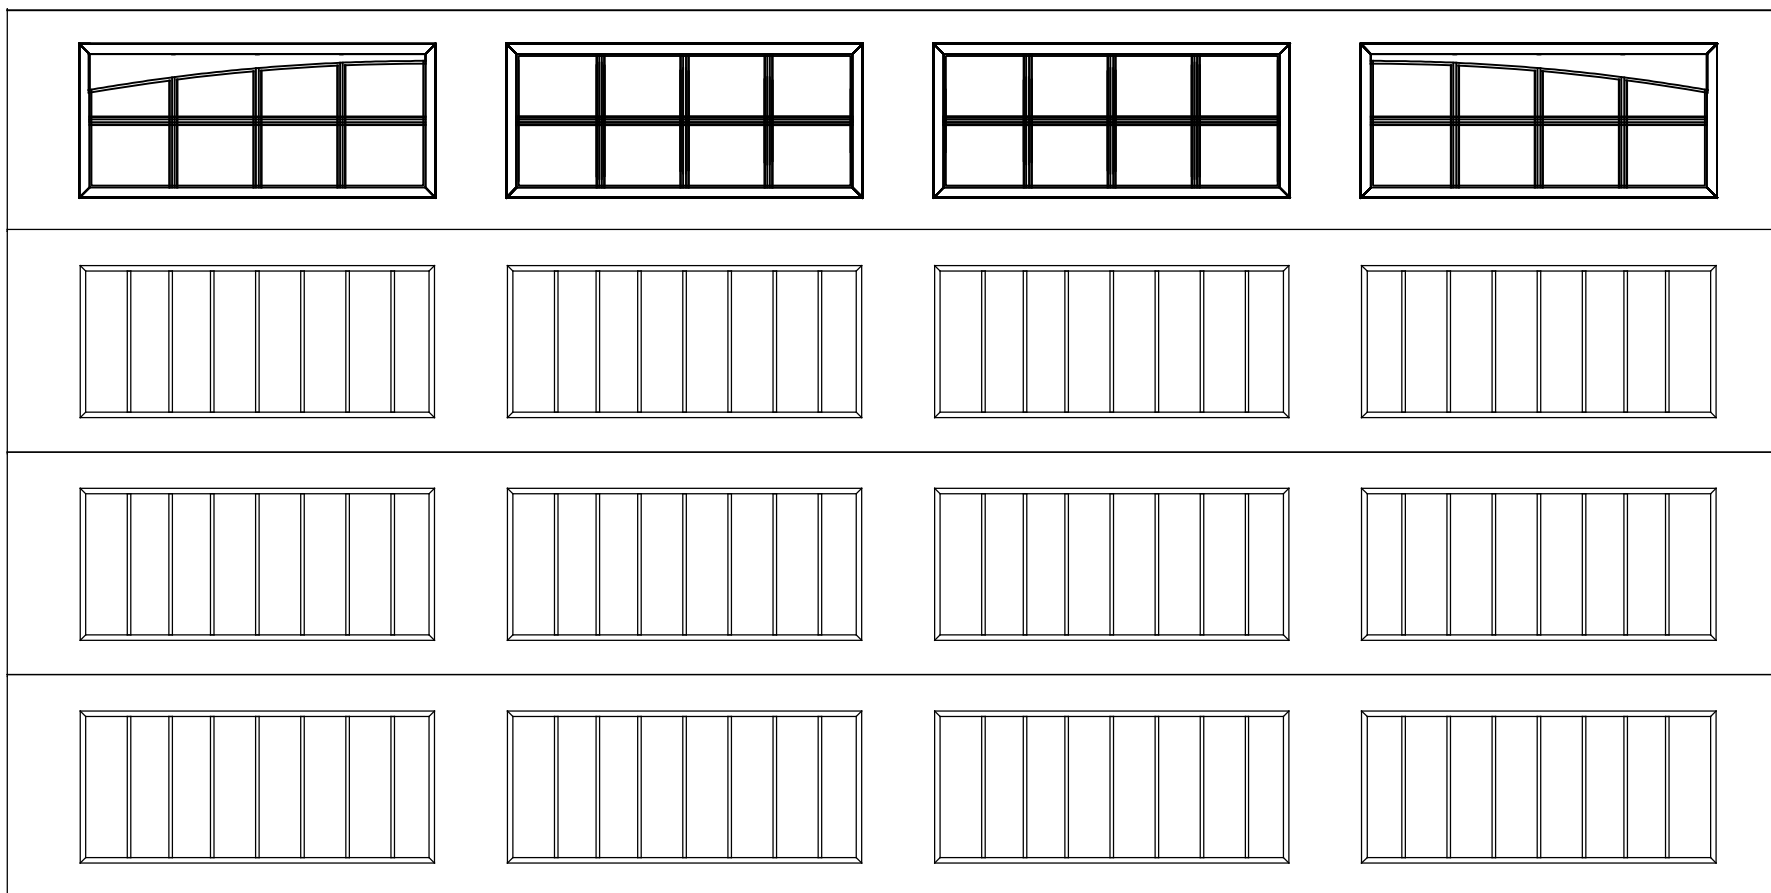

EXTERIOR VIEW

16 X 8 9510 RIDGEFIELD
4 SECTION/4 PANEL
SINGLE SOMERTON 8-PANE TOP SECTION SHOWN
CONSISTS OF (4) 23.8" SECTIONS