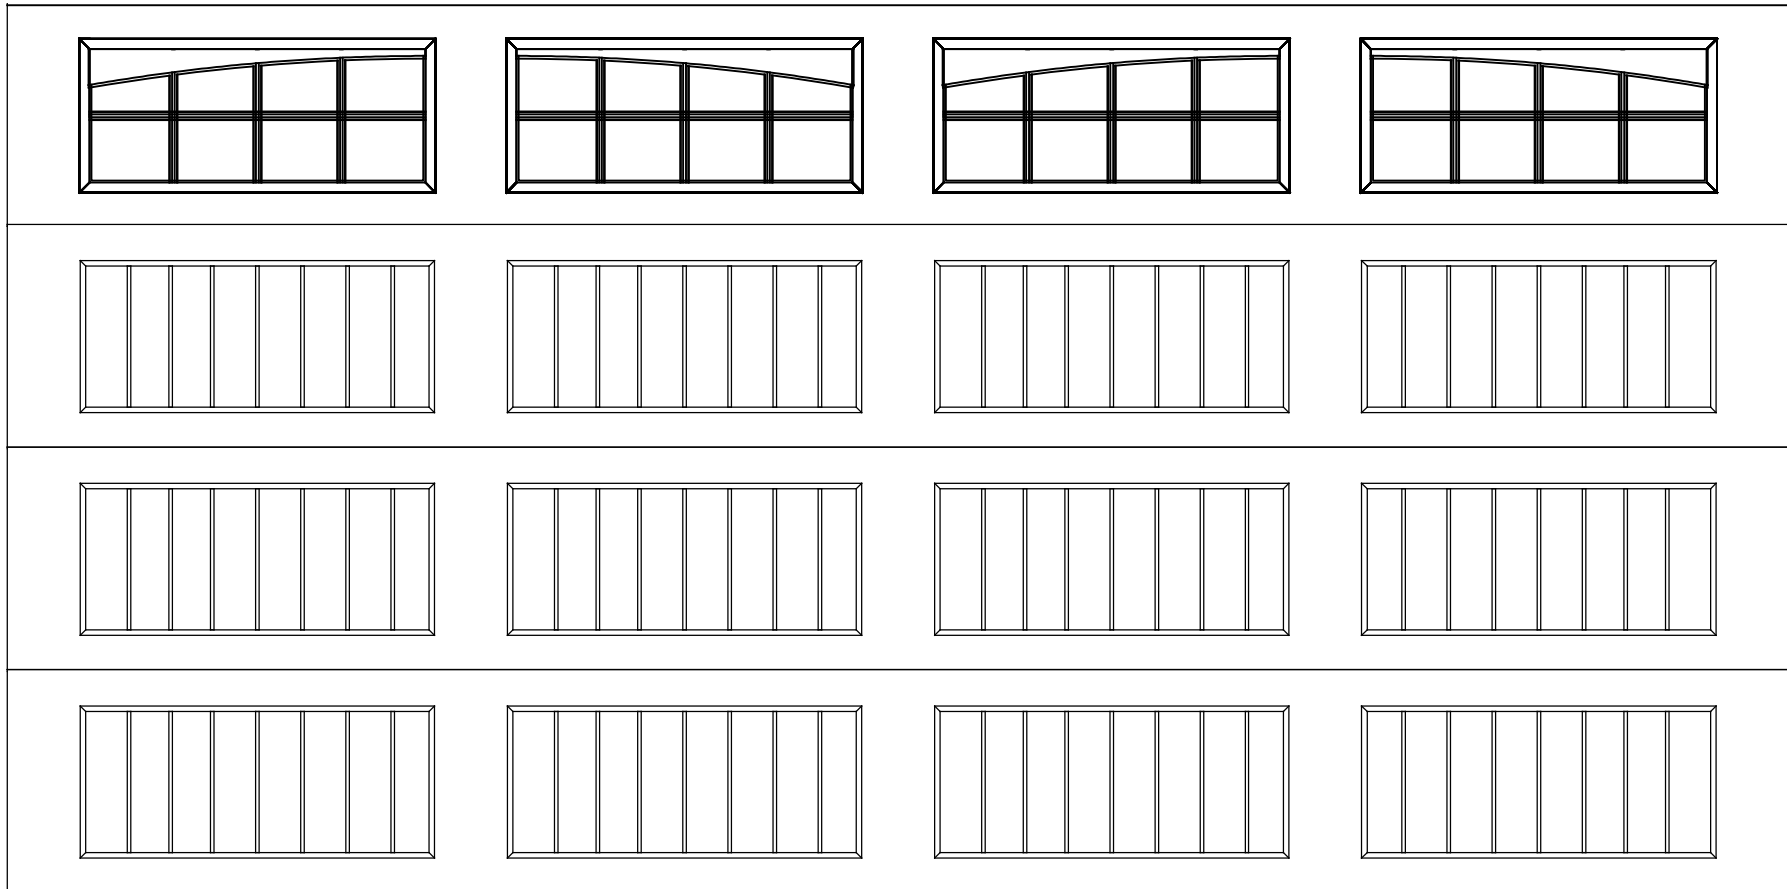

16 X 8 9510 RIDGEFIELD
4 SECTION/4 PANEL
DOUBLE SOMERTON 8-PANE TOP SECTION SHOWN
CONSISTS OF (4) 23.8" SECTIONS