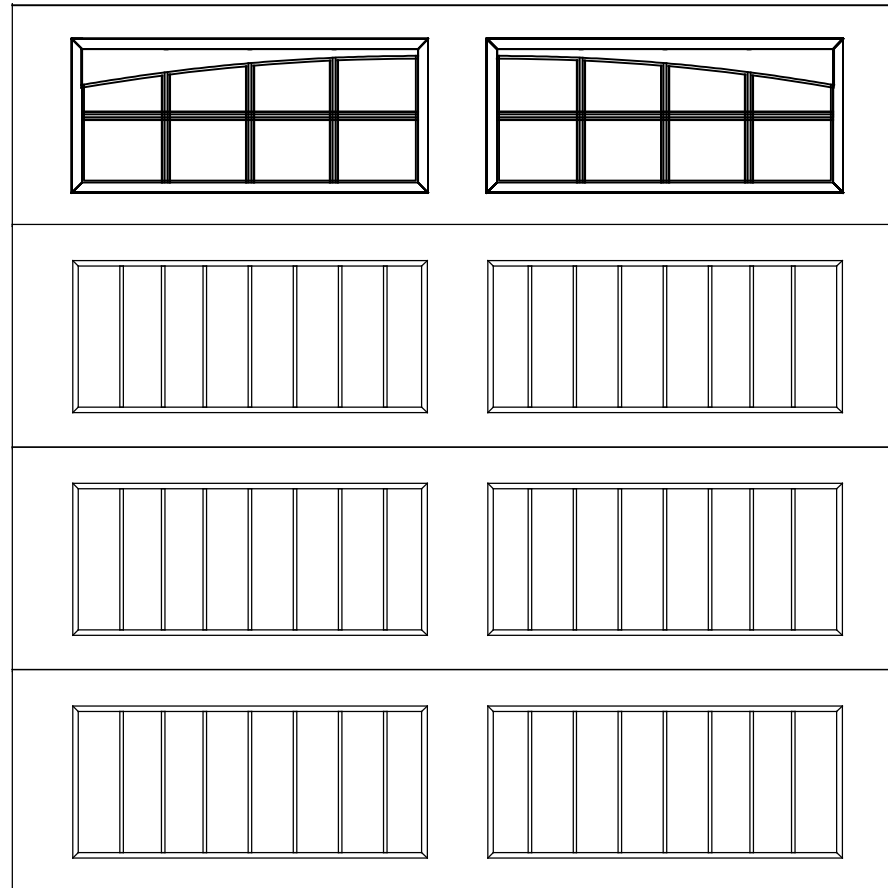

WAYNE DALTON, A DIVISION OF THE
OVERHEAD DOOR CORP.

EXTERIOR VIEW

WAYNE DALTON CONFIDENTIAL PROPRIETARY
NOT TO BE DUPLICATED OR REPRINTED WITHOUT
WRITTEN PERMISSION FROM OVERHEAD DOOR CORP.

WWW.WAYNE-DALTON.COM

8 X 8 9510 RIDGEFIELD
4 SECTION/2 PANEL
SOMERTON 8-PANE TOP SECTION SHOWN
CONSISTS OF (4) 23.8" SECTIONS