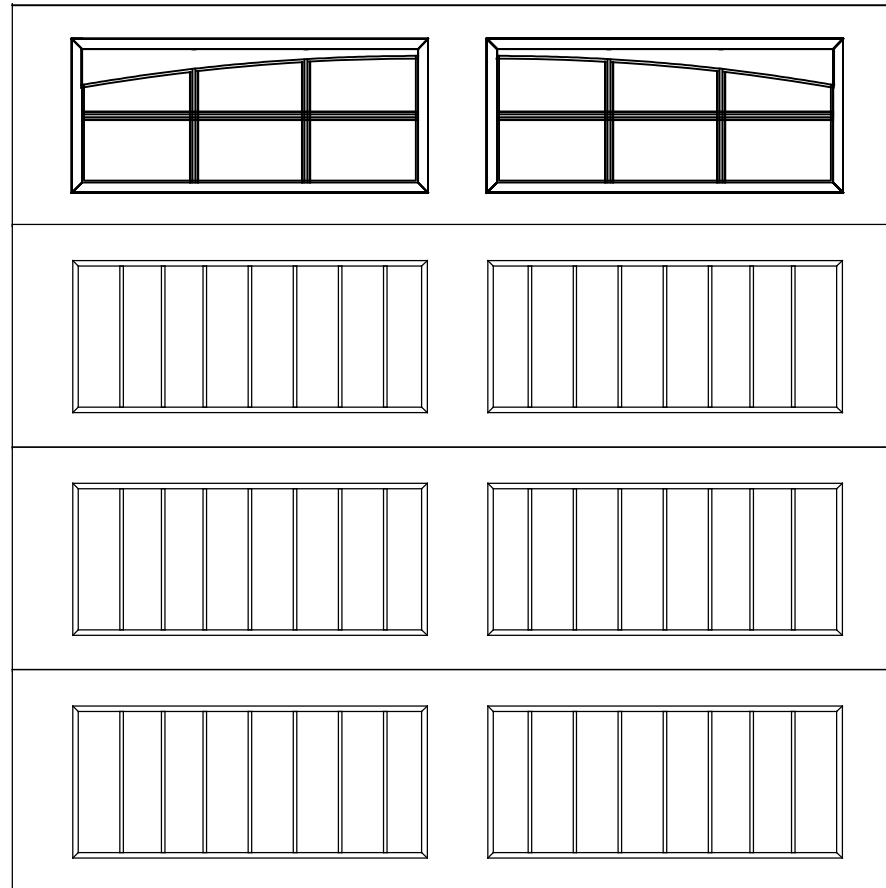

WAYNE DALTON, A DIVISION OF THE
OVERHEAD DOOR CORP.

EXTERIOR VIEW

WAYNE DALTON CONFIDENTIAL PROPRIETARY
NOT TO BE DUPLICATED OR REPRINTED WITHOUT
WRITTEN PERMISSION FROM OVERHEAD DOOR CORP.

WWW.WAYNE-DALTON.COM

8 X 8 9510 RIDGEFIELD
4 SECTION/2 PANEL
SOMERTON 6-PANE TOP SECTION SHOWN
CONSISTS OF (4) 23.8" SECTIONS