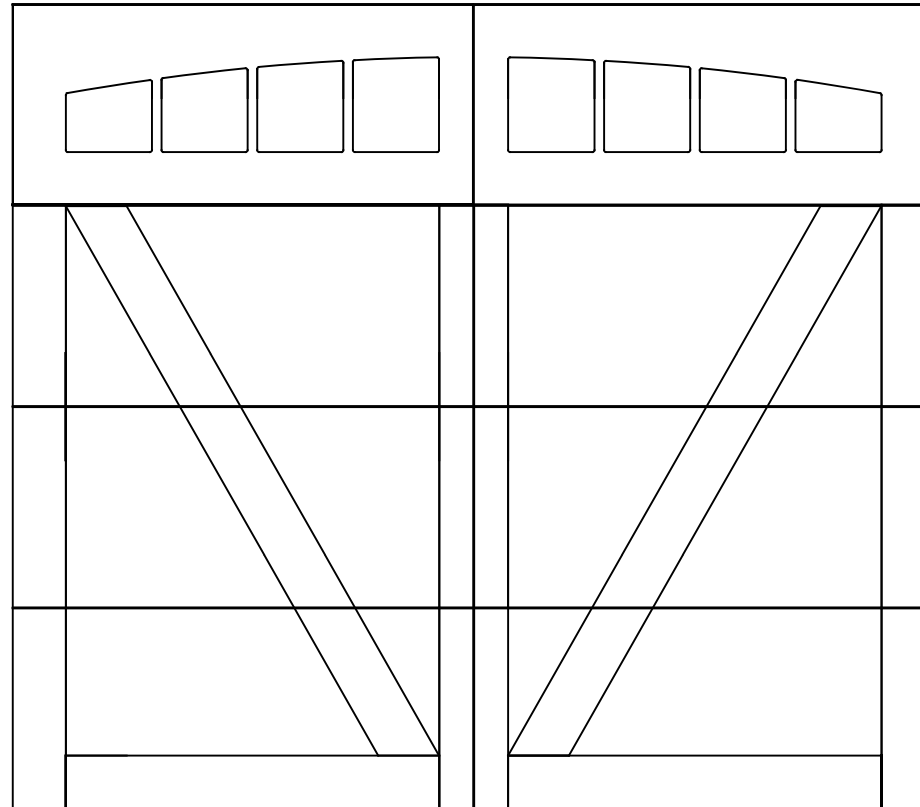

8x7 6600 Bellview
4 SECTION/2 PANEL
ROUTED WYNDBRIDGE TOP SECTION SHOWN
CONSISTS OF (4) 20.8" SECTIONS